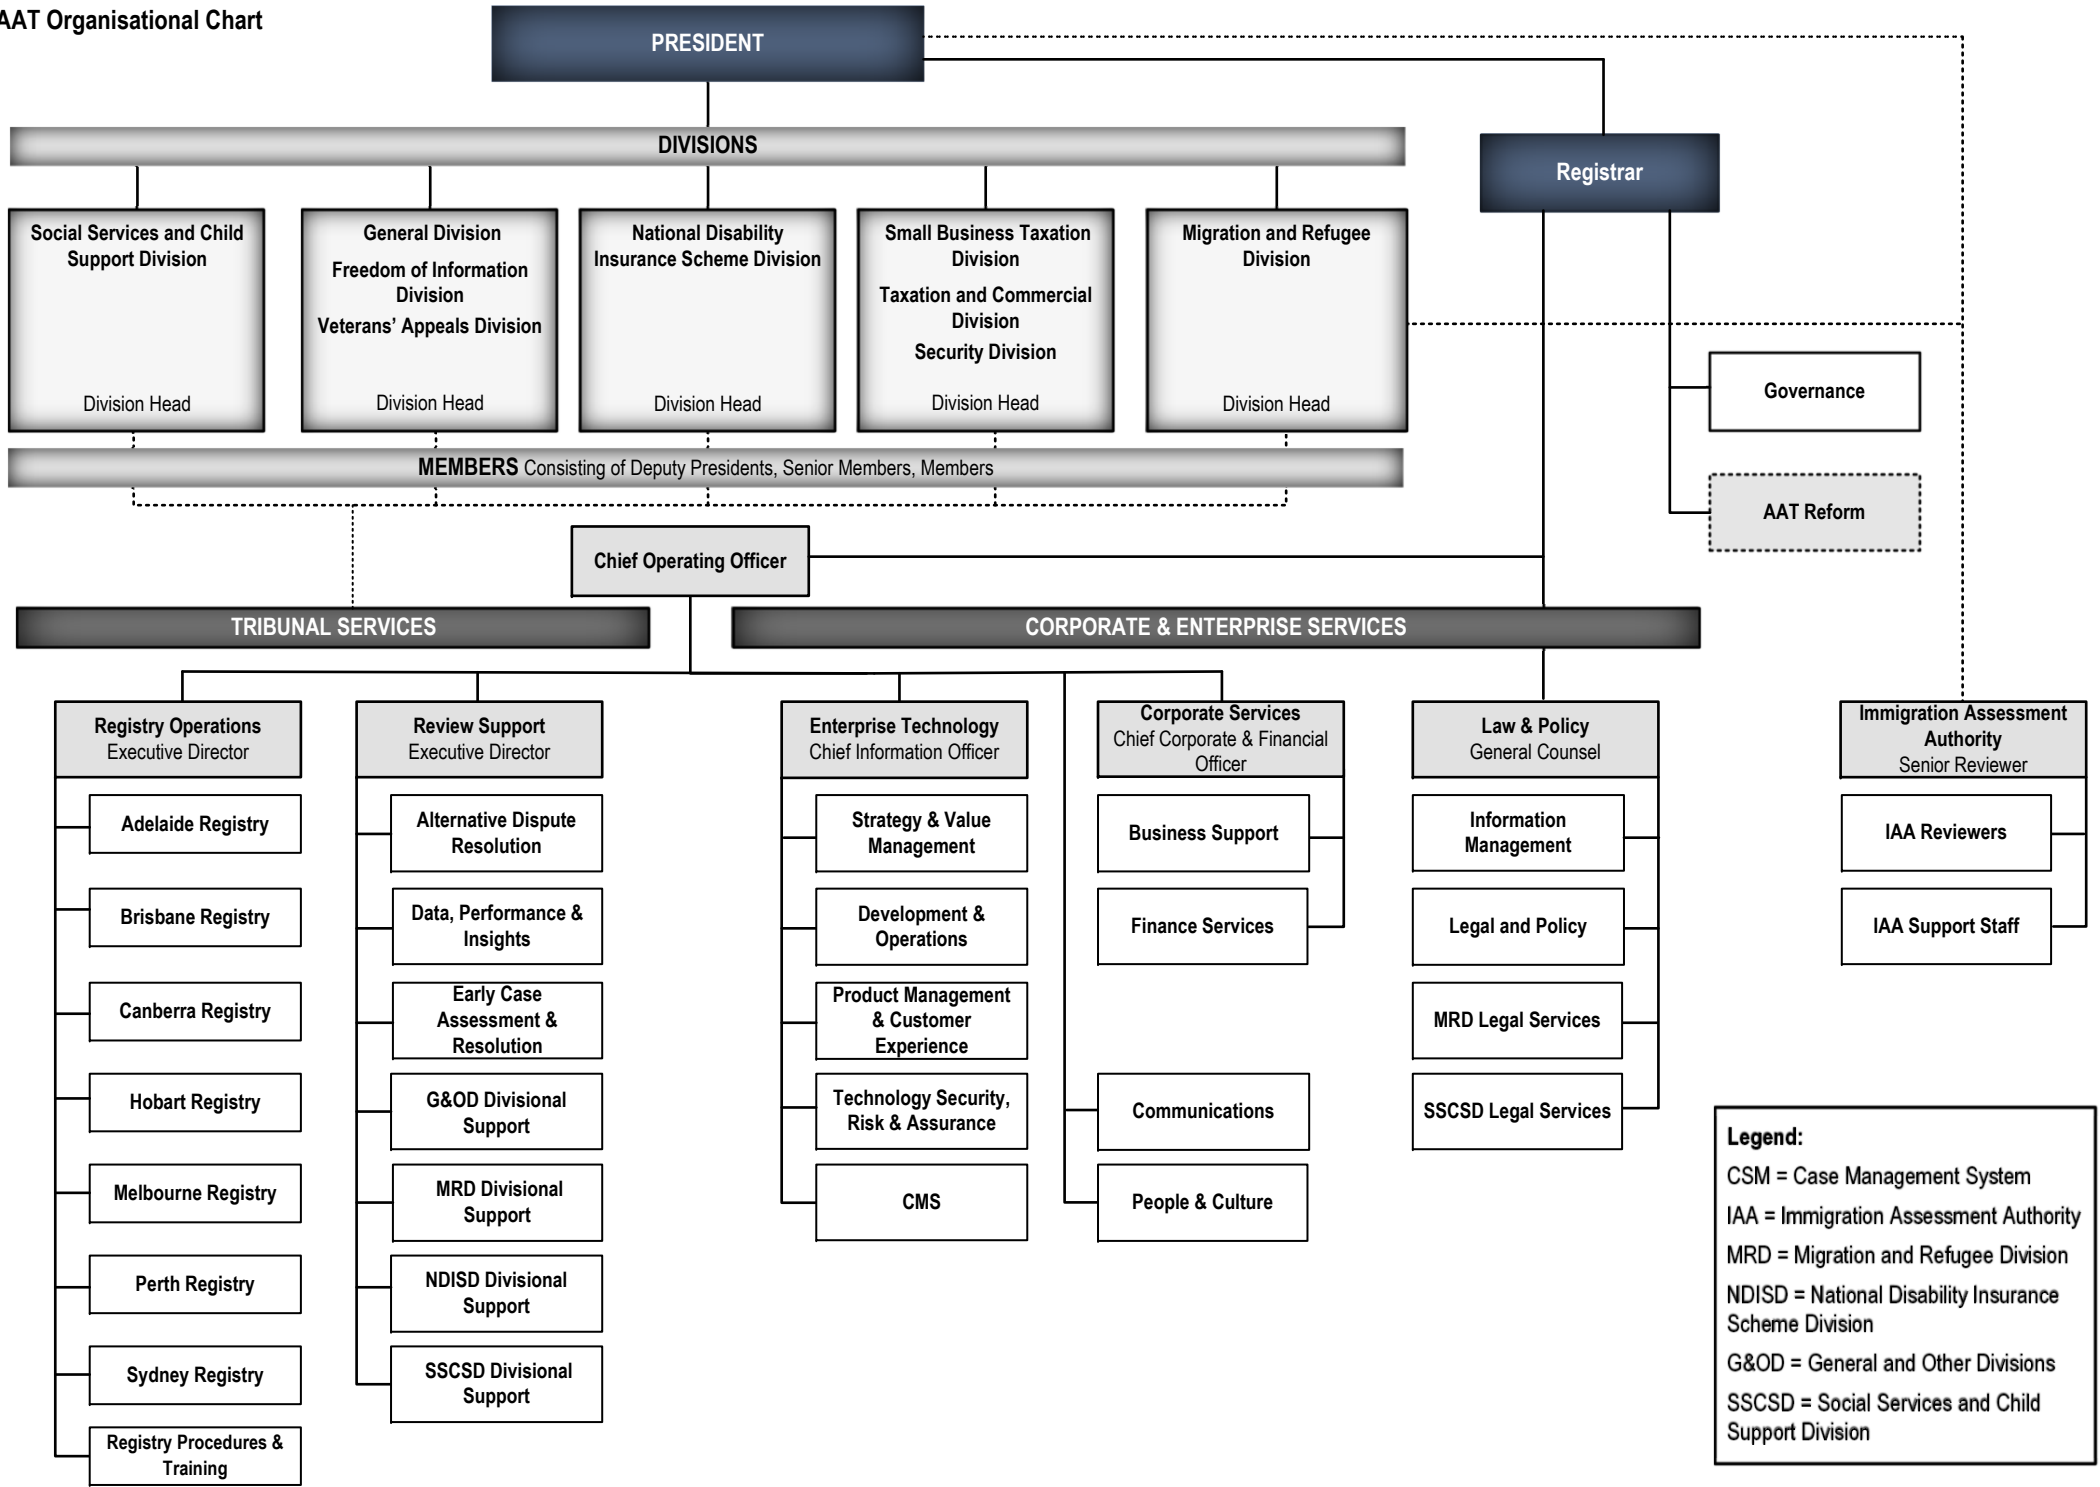

**AAT Organisational Chart**

**Legend:**  
 CSM = Case Management System  
 IAA = Immigration Assessment Authority  
 MRD = Migration and Refugee Division  
 NDISD = National Disability Insurance Scheme Division  
 G&OD = General and Other Divisions  
 SSCSD = Social Services and Child Support Division